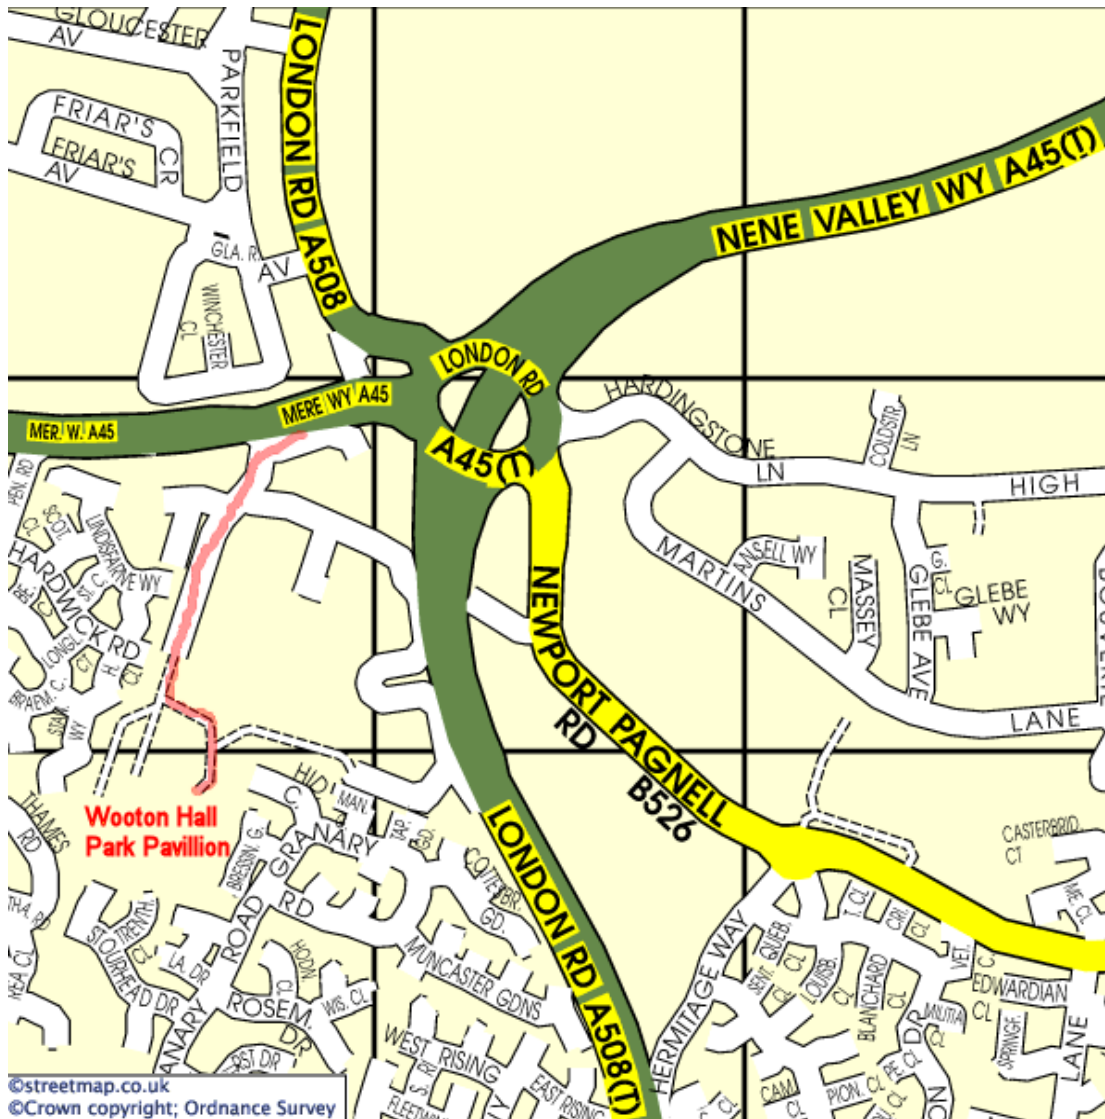

FROM A45:

Follow A45 to Northampton, and take exit after Brackmills Industrial Estate which will be sign posted Ring Road, Oxford A43. Take the 4th exit, (Ring Road, Oxford A43). As you turn left, watch out for left hand turn about 50 yards from the roundabout you just left. Wooton Hall is a Northants Police complex. Turn left into the complex and follow the road. The pavilion is 2nd left, then right down to the carpark.

Print this document and have it with you in your car for your journey. It may also be a good idea to take a phone number or two from the committee page, just in case you experience difficulties en route.

Northamptonshire